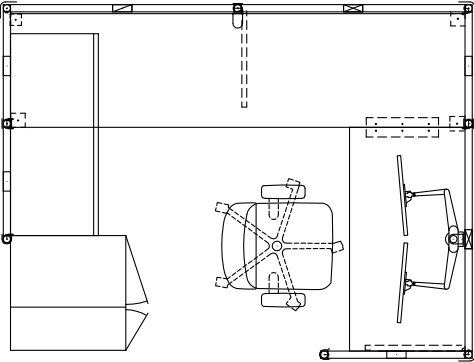

- Footprint:** 6' x 8'
- Overview:**
 - Open Shelving
 - Tower Storage
 - Boost Monitor Arm
 - Icon

EQUITY

ITEM	PART DESCRIPTION	QTY	LIST	LINE TOTAL
1	Fabric Panel — Beveled Top – 24W x 49H EP3FA2449N	3	\$773.00	\$2,319.00
2	Fabric Panel — Beveled Top – 30W x 49H EP3FA3049N	1	\$833.00	\$833.00
3	Fabric Panel — Beveled Top – 48W x 49H EP3FA4849N	3	\$1,038.00	\$3,114.00
4	Post Assembly — Beveled Top – End – 49H EP3P49E	2	\$203.00	\$406.00
5	Post Assembly — Beveled Top – “L” – 49H EP3P49L	3	\$184.00	\$552.00
6	Post Assembly — Beveled Top – Straight – 49H EP3P49S	3	\$183.00	\$549.00
7	Add-On Screen — 24W x 15H EP3AOPG2415	3	\$856.00	\$2,568.00
8	Add-On Screen — 30W x 15H EP3AOPG3015	1	\$904.00	\$904.00
9	Add-On Screen — 48W x 15H EP3AOPG4815	3	\$1,166.00	\$3,498.00
10	Worksurface — Straight – 48W x 24D – Scallop EW14824G2	1	\$592.00	\$592.00
11	Worksurface — Straight – 96W x 24D – Scallop EW19624G2	1	\$864.00	\$864.00
12	Cantilever — Left Hand – 20D EB1C20L	1	\$108.00	\$108.00
13	Cantilever — Right Hand – 20D EB1C20R	1	\$108.00	\$108.00
14	Splice Plate — 20" EB1F24	1	\$54.00	\$54.00
15	Panel-to-Worksurface Bracket — Pair (L/R) EB1PWSP	2	\$35.00	\$70.00
			SUB-TOTAL	\$16,539.00

STORAGE

ITEM	PART DESCRIPTION	QTY	LIST	LINE TOTAL
16	Lateral — BF Shelf – 42W SLATS142	1	\$1,272.00	\$1,272.00
17	Tower — Left open – 46” – BBF – J Pull STWR4624BBFLJ	1	\$2,713.00	\$2,713.00
			SUB-TOTAL	\$3,985.00

ELECTRICAL

ITEM	PART DESCRIPTION	QTY	LIST	LINE TOTAL
18	Jumper — 8-wire – 41 1/2L EE1C48-8	1	\$162.00	\$162.00
19	Jumper — 8-wire – 65 1/2L EE1C72-8	1	\$195.00	\$195.00
20	Duplex Receptacle — Circuit #1 EE1R1	2	\$57.00	\$114.00
21	Duplex Receptacle — Circuit #4 – Dedicated for 3+1, 2+2, 3+3 EE1R4D	1	\$57.00	\$57.00
22	Terminal Block — 8-wire EE1TB-8	3	\$64.00	\$192.00
			SUB-TOTAL	\$720.00